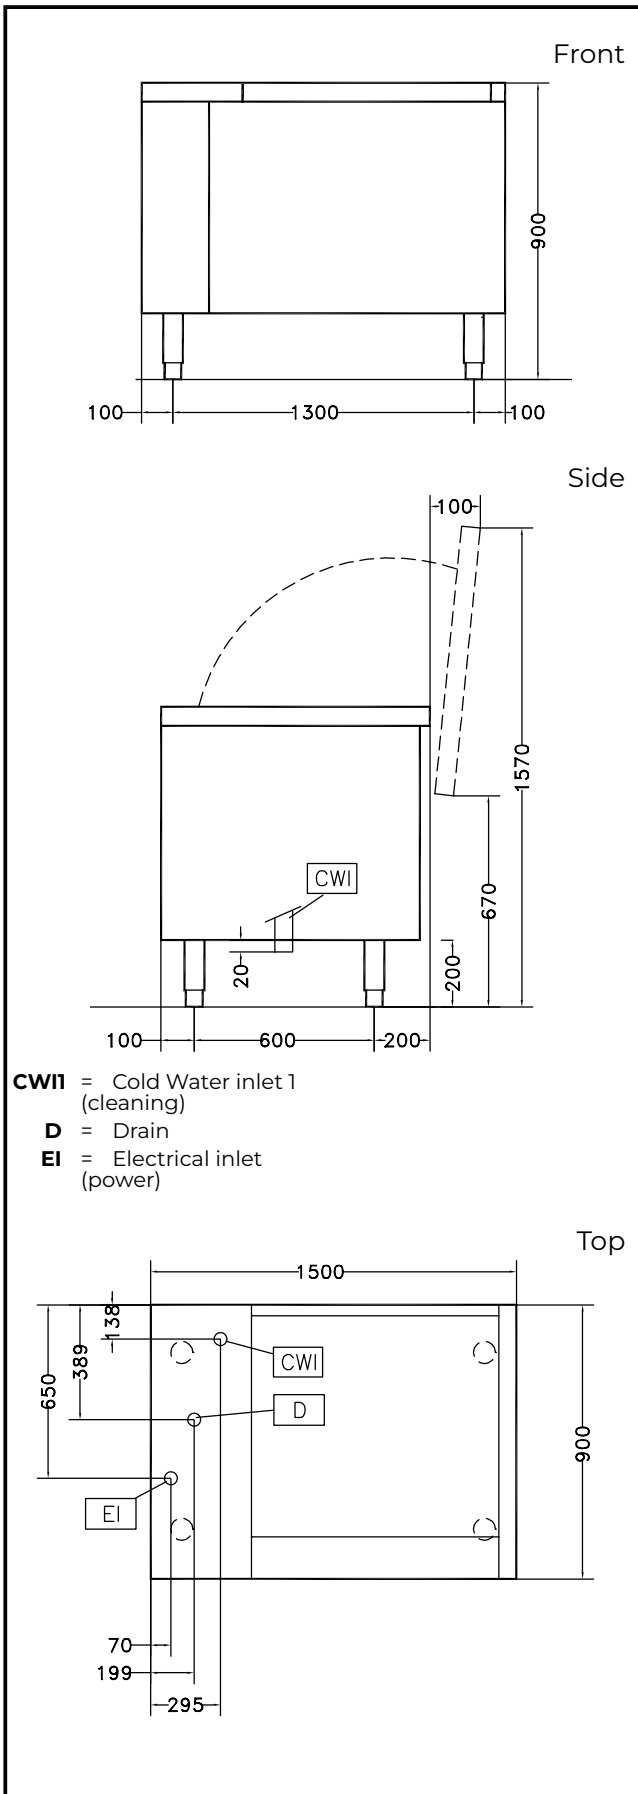

Vegetable Washer Tilting Basket Vegetable Washer 10/40kg

Electric

Total Watts:

660034 (LV300R)

1.2 kW

Key Information:

Usable well capacity:

300 lt

Load per cycle - light vegetables:

10 kg

Load per cycle - heavy vegetables:

40 kg

External dimensions, Width:

1500 mm

External dimensions, Depth:

900 mm

External dimensions, Height:

850 mm

Shipping weight:

248 kg

Vegetable Washer
Tilting Basket Vegetable Washer 10/40kg

The company reserves the right to make modifications to the products without prior notice. All information correct at time of printing.

2024.12.21